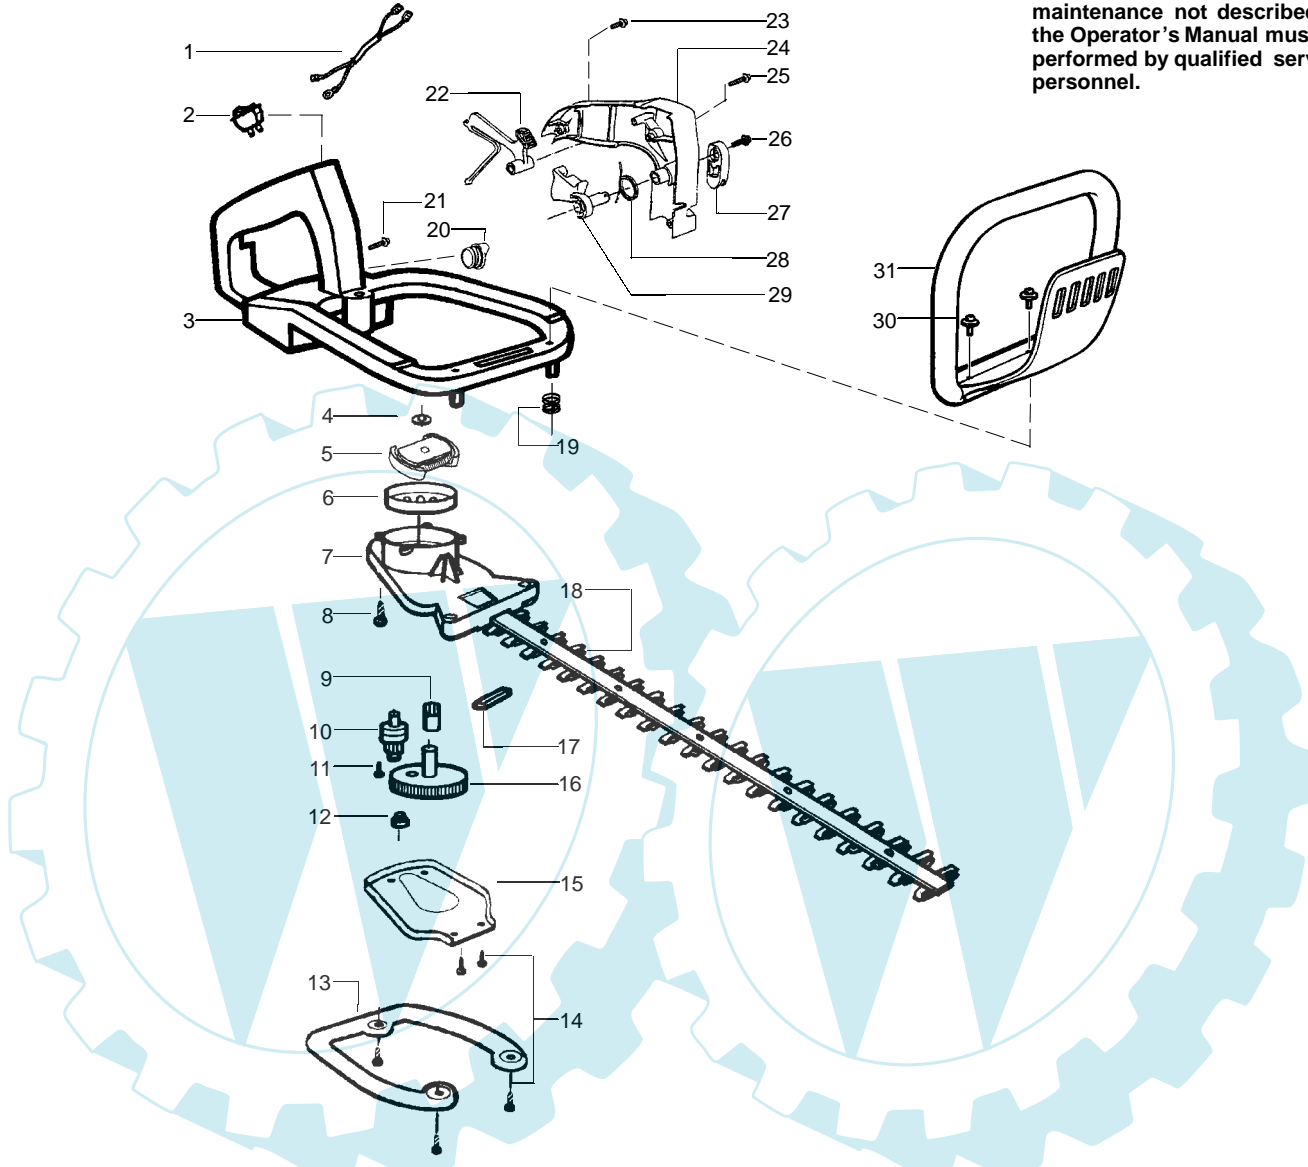

PARTS LIST NO. 530082557		JONSERED PARTS LIST	MODEL(s) HT21	
DATE 6/24/02	REPLACES 530082557-2/13/02		Note: Illustration may differ from actual model due to design changes	PAGE NO. 4

TYPE 5

WARNING
All repairs, adjustments and maintenance not described in the Operator's Manual must be performed by qualified service personnel.

Ref.	Part No.	Description	Ref.	Part No.	Description
1.	530054133	Assy-Leadwire/Switch (Incl.#2)	17.	530029948	Seal-Blade (Felt)
2.	530029954	Switch-Ignition	18.	530403228	Assy-Blade 19"
3.	530055763	Assy-Rear Handle & Tank	19.	530029946	Spring
4.	530015828	Washer-Clutch	20.	530036965	Assy-Fuel Cap
5.	530014396	Kit-Clutch Assy.	21.	530015770	Screw
6.	530056069	Assy-Drum	22.	530053900	Lockout-Throttle
7.	530014399	Assy-Gear Box (incl.# 9-11)	23.	530015934	Screw
8.	530015886	Screw	24.	530038305	Cover-Handle
9.	530016013	Bearing-Gear	25.	530015940	Screw
10.	530036228	Assy-Pinion	26.	530015775	Screw
11.	530015805	Screw	27.	530029958	Lever-Trigger
12.	530032121	Bushing-Blade	28.	530036123	Spring-Trigger
13.	530036046	Plate-Isolator	29.	530053884	Trigger
14.	530015934	Screw	30.	530015955	Screw
15.	530029916	Cover-Gear Box Plate	31.	530094992	Handle-Front
16.	530069355	Kit-Drive Gear Ass'y. (Incl. #12)			

✓ = NEW PART NUMBER FOR THIS IPL   * = REFER TO THE SERVICE REFERENCE INDICATED FOR MORE INFORMATION. (LOCATED AT END OF IPL)
● = THESE PARTS ARE ILLUSTRATED FOR CLARITY. ORDER COMPLETE ASSEMBLY.