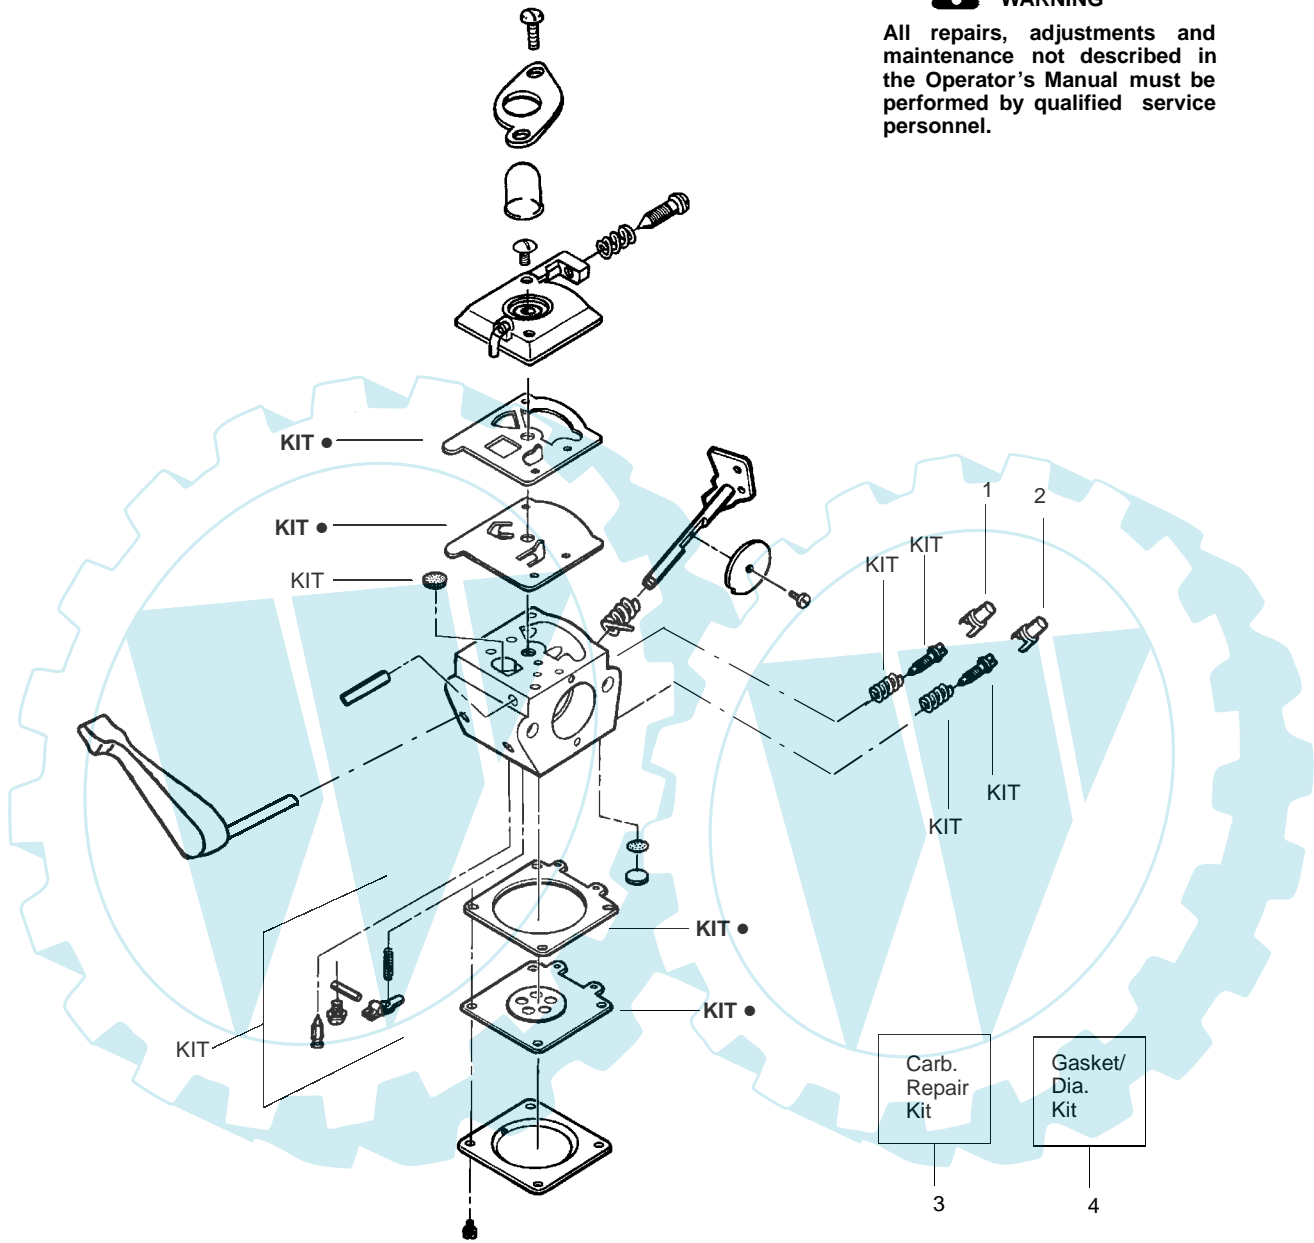

PARTS LIST NO. 530082557		JONSERED PARTS LIST	MODEL(s) HT21	
DATE 6/24/02	REPLACES 530082557-2/13/02		Note: Illustration may differ from actual model due to design changes	PAGE NO. 6

TYPE 5

Carburetor Assembly Part Number 530071601 (Zama C1U-W13)

WARNING
All repairs, adjustments and maintenance not described in the Operator's Manual must be performed by qualified service personnel.

Ref.	Part No.	Description
1.	530038478	Limiters Cap-Low
2.	530038479	Limiters Cap-High
3.	530071517	Carburetor Repair Kit (KIT = CONTENTS)
4.	530071442	Gasket/Diaphragm Kit (● = CONTENTS)

✓ = NEW PART NUMBER FOR THIS IPL   ★ = REFER TO THE SERVICE REFERENCE INDICATED FOR MORE INFORMATION. (LOCATED AT END OF IPL)
● = THESE PARTS ARE ILLUSTRATED FOR CLARITY. ORDER COMPLETE ASSEMBLY.