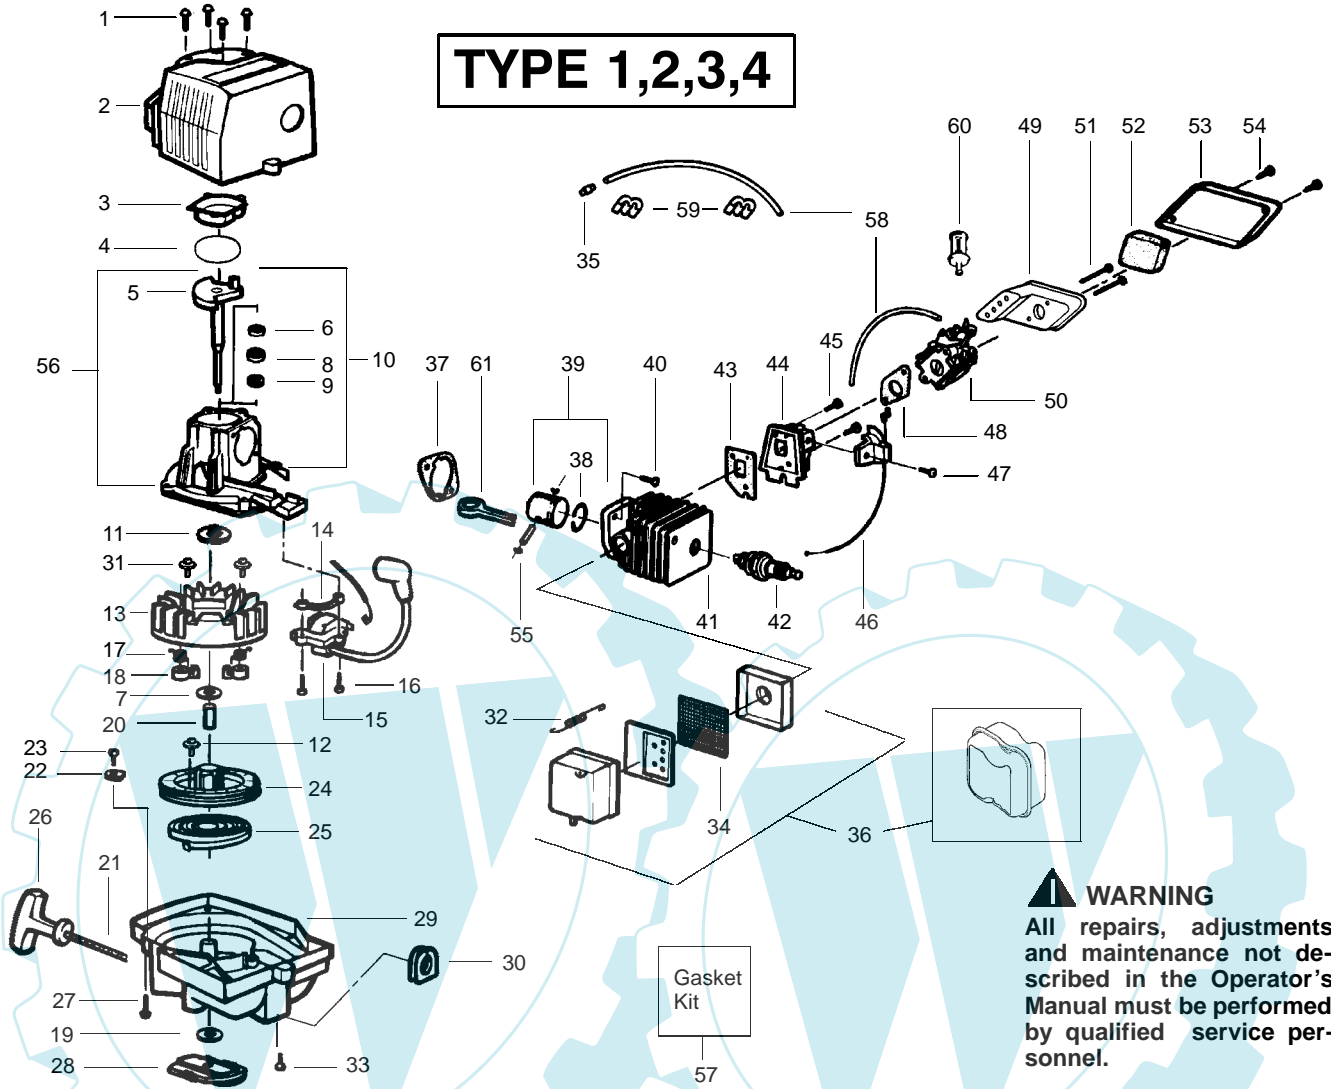

PARTS LIST NO. 530082557		JONSERED PARTS LIST	MODEL(s) HT21	
DATE 6/24/02	REPLACES 530082557-2/13/02		Note: Illustration may differ from actual model due to design changes	PAGE NO. 1

WARNING
All repairs, adjustments and maintenance not described in the Operator's Manual must be performed by qualified service personnel.

Ref.	Part No.	Description	Ref.	Part No.	Description	Ref.	Part No.	Description
1.	530016386	Screw-Shroud	27.	530015886	Screw-Fan Housing	46.	530014384	Throttle Cable Ass'y.
2.	530038013	Shroud	28.	530014396	Clutch Ass'y. Kit	47.	530015775	Screw-Throtl. Cable
3.	530029929	Crankcase Cover	29.	530014610	Fan Housing Ass'y.	48.	530019194	Gasket-Carburetor
4.	530019181	Gasket-Shrd./C'case	30.	530019182	Grommet	49.	530036192	Air Box
5.	530014307	Crankshaft Ass'y.	31.	530015882	Screw-Flywheel	50.	-	Carburetor
6.	530032125	Inner Bearing	32.	530016197	Muffler Spring		530035306	Type 1 - WT 221
7.	530015129	Washer	33.	530015934	Screw-Fan Hsg/Shrd.		530069682	Type 2-4 - C1U-w4
8.	530071615	Kit-Crankcase Seal	34.	530036180	Muffler Screen	51.	530015849	Screw-Air Box
9.	530055728	Outer Bearing	35.	530023877	Fuel Line Fitting	52.	530029934	Air Filter Foam
10.	530012491	Crankcase Ass'y. (Incl. 6,8,9)	36.	---	Muffler Kit	53.	530036193	Air Filter Cover
11.	530015941	Retaining Ring		530069659	Old Style	54.	530015635	Screw-A.F. Cover
12.	530016080	Screw-Pulley		530071574	New Style	55.	530015162	Piston Pin Retainer
13.	530039149	Flywheel Ass'y.	37.	530019223	Cylinder Gasket	56.	530071573	C'case & C'shaft Assy. (Incl. 5 & 10)
14.	530036145	Spacer-Ignit. Mod.	38.	-	Piston Ring		530069622	Engine Gasket Kit (Incl. 4, 37, 43 & 48)
15.	530039163	Ignition Module		530029924	18cc (Type 1-3)	57.	530069622	Engine Gasket Kit
16.	530015954	Screw-Ignit. Mod.		530036404	21cc (Type 4)		530069599	Fuel Line Kit (Incl. (Fuel and Vent lines)
17.	530016191	Spring-Starter Dog	39.	-	Piston Kit(Incl. 38 & 55)	58.	530069599	Fuel Line Kit (Incl. (Fuel and Vent lines)
18.	530049284	Starter Dog		530069613	18cc (Type 1-3)	59.	530016103	Retainer Clip
19.	530015828	Washer		530069621	21cc (Type 4)	60.	530095646	Fuel Pick-up Ass'y.
20.	530015930	Flywheel Spacer	40.	530015953	Screw-Cylinder	61.	530069615	Connecting Rod Ass'y.
21.	530069232	Rope Kit	41.	-	Cylinder		Not Shown	
22.	530015963	Retainer		530069614	18cc (Type 1-3)		-	Operator Manual
23.	530015496	Screw-Retainer		530069619	21cc (Type 4)		530086908	Scandinavian
24.	530069353	Starter Pulley Kit	42.	952030249	Spark Plug(RCJ-6Y)		530086909	European
25.	530042085	Starter Spring	43.	530019233	Gasket-Cylin./Carb.		-	
26.	530027569	Starter Handle	44.	530049024	Carb. Adaptor		-	
			45.	530016014	Screw-Carb. Adap.		-	

✓ = NEW PART NUMBER FOR THIS IPL

* = REFER TO THE SERVICE REFERENCE INDICATED FOR MORE INFORMATION. (LOCATED AT END OF IPL)