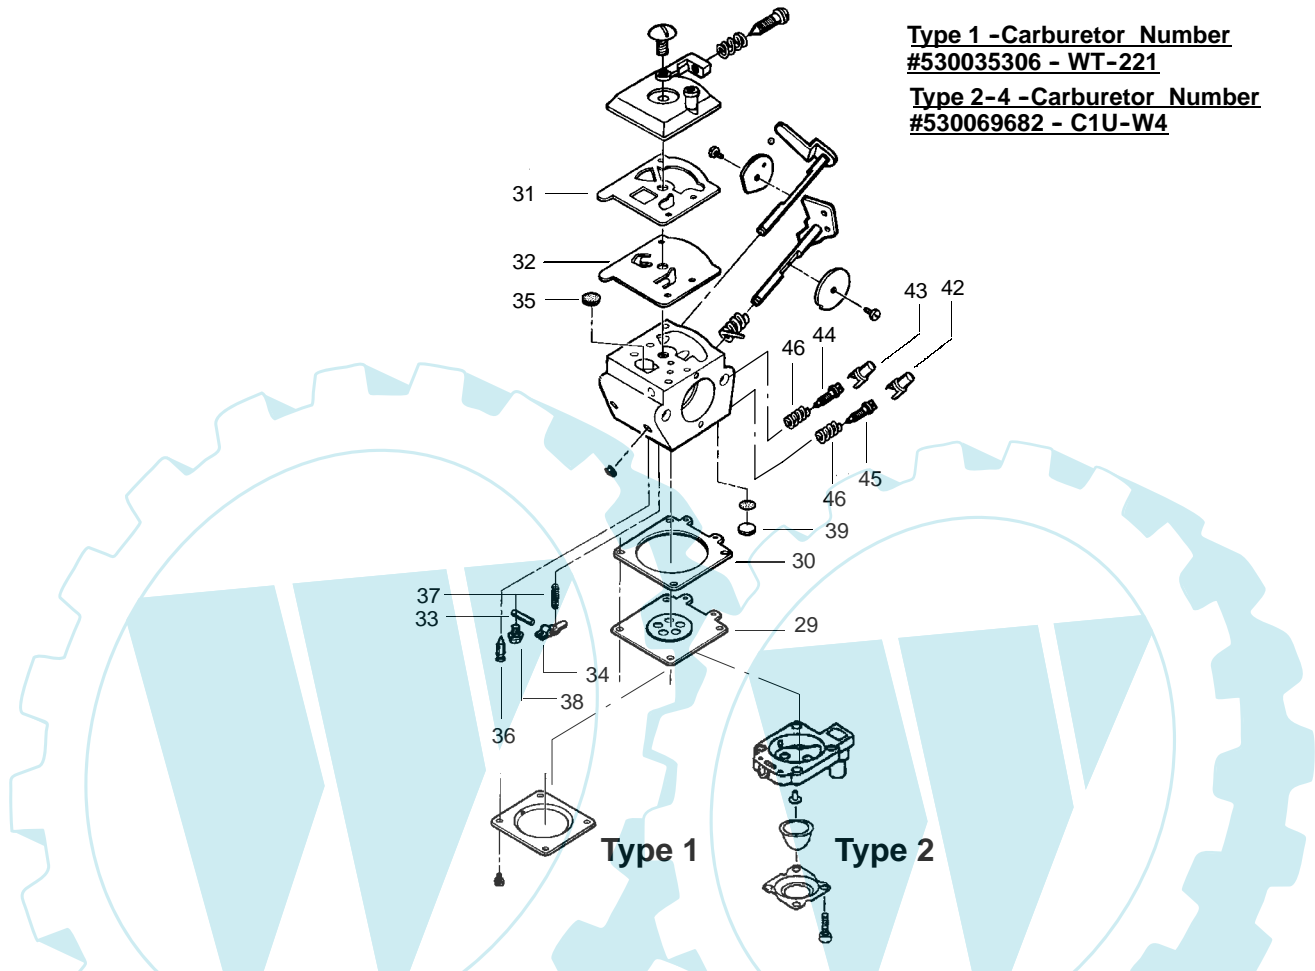

PARTS LIST NO. 530082557		JONSERED PARTS LIST	MODEL(s) HT21	
DATE 6/24/02	REPLACES 530082557-2/13/02		Note: Illustration may differ from actual model due to design changes	PAGE NO. 5

TYPE 1,2,3,4

**Type 1 -Carburetor Number
#530035306 - WT-221**

**Type 2-4 -Carburetor Number
#530069682 - C1U-W4**

Ref.	Part No.	Description	Ref.	Part No.	Description
TYPE 1 ONLY (INCL. 29-40)					
29.	530035014	Metering Diaphragm	41.	-	Carb. Repair Kit
30.	530035320	Metering Diaphragm Gasket		530035312	Type 1 (Incl. 33-40)
31.	530035164	Fuel Pump Gasket		-	Type 2 (Incl. 33-40, 42-46 & Primer Bulb)
32.	530035166	Fuel Pump Diaphragm		530069656	Walbro
33.	530035028	Metering Pin		530069969	Zama
34.	530035031	Metering Lever	TYPE 2 ONLY (INCL. 42 & 43)		
35.	530035178	Fuel Inlet Screen	42.	530038479	Limiter Cap-High
36.	530035106	Inlet Needle Valve	43.	530038478	Limiter Cap-Low
37.	530035139	Metering Lever Spring	44.	-	Needle-High
38.	530035236	Metering Lever Pin Screw		530035407	Walbro
39.	530035162	Welch Plug		530035443	Zama
40.	-	Gasket/Diaphragm Kit (Incl. 29-32)	45.	-	Needle-Low
	530069844	Walbro		530035408	Walbro
	530069866	Zama		530035444	Zama
			46.	-	Needle Spring
				530035293	Walbro
				530035445	Zama

✓ = NEW PART NUMBER FOR THIS IPL

* = REFER TO THE SERVICE REFERENCE INDICATED FOR MORE INFORMATION. (LOCATED AT END OF IPL)