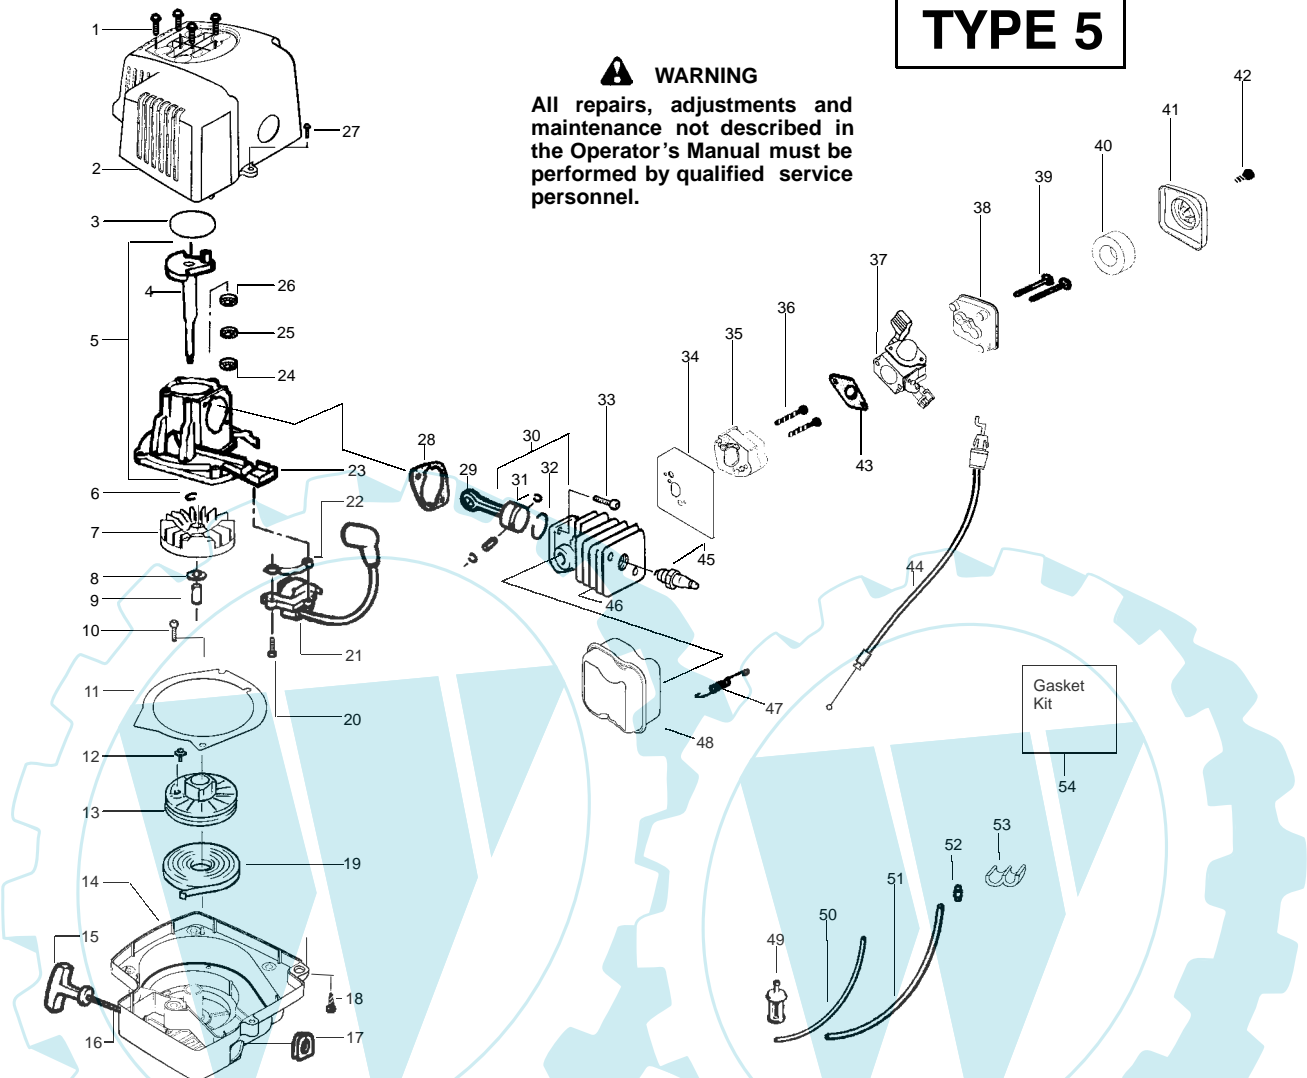

PARTS LIST NO. 530082557		JONSERED PARTS LIST	MODEL(s) HT21	
DATE 6/24/02	REPLACES 530082557-2/13/02		Note: Illustration may differ from actual model due to design changes	PAGE NO. 2

TYPE 5

WARNING
All repairs, adjustments and maintenance not described in the Operator's Manual must be performed by qualified service personnel.

Ref.	Part No.	Description	Ref.	Part No.	Description	Ref.	Part No.	Description
1.	530016386	Screw	24.	530055728	Bearing-Outer	46.	530071359	Kit-Cylinder
2.	530056268	Shroud	25.	530071615	Kit-Crankcase Seal	47.	530042088	Spring-Muffler
3.	530071486	O-Ring-C'case(kit)	26.	530032125	Bearing-Inner	48.	530071574	Kit-Muffler
4.	530028802	Assy-Crankshaft	27.	530015934	Screw	49.	530095992	Assy-Pick-up
5.	530071485	Assy-C/case-C/shaft (Incl. #4,6 & 24-26)	28.	530071486	Gasket-Cylinder(kit)	50.	530069247	Kit-Fuel Line(small)
6.	530015941	Ring-Retainer-C' shaft	29.	530069945	Assy-Connecting Rod	51.	530069216	Kit-Fuel Line(large)
7.	530071487	Assy-Flywheel	30.	530071357	Kit-Piston (Incl. 31 & 32)	52.	530023877	Fitting-Fuel Line
8.	530015828	Washer-Flat	31.	530015162	Retainer-Piston Pin	53.	530016103	Clip-Retainer
9.	530055729	Spacer-Flywheel	32.	530055120	Ring-Piston	54.	530071486	Kit-Gasket (Incl. #3, 28, 34 & 43)
10.	530015496	Screw	33.	530015953	Screw			
11.	530055681	Plate-Baffle	34.	530071486	Gasket-Carb. Adapt.(kit)			
12.	530016080	Screw	35.	530055459	Adapter-Carburetor			
13.	530069353	Kit-Starter Pulley (Incl.# 12)	36.	530016014	Screw			
14.	530056271	Assy-Fan Housing	37.	530071601	Kit-Carburetor Ass'y. (Incls. Limiter Caps)			
15.	530027569	Handle-Starter	38.	530055680	Air Box			
16.	530069232	Kit-Rope	39.	530016353	Screw		Not Shown	
17.	530019182	Grommet-Ignition Module	40.	530047932	Air Filter Foam			
18.	530016386	Screw-(f/hsg to shrd)	41.	530055679	Air Filter Cover			
19.	530042085	Spring-Starter	42.	530015957	Screw			
20.	530015954	Screw	43.	530071486	Gasket-Carburetor(kit)			
21.	530039163	Ignition Module	44.	530055547	Assy-Throttle Cable			
22.	530036145	Spacer-Ign. Module	45.	952030249	Spark Plug(RCJ-6Y)			
23.	530012491	Assy-Crankcase						
								Operator Manual (Scan) (Euro) Decal-Inst.

✓ = NEW PART NUMBER FOR THIS IPL   * = REFER TO THE SERVICE REFERENCE INDICATED FOR MORE INFORMATION. (LOCATED AT END OF IPL)
● = THESE PARTS ARE ILLUSTRATED FOR CLARITY. ORDER COMPLETE ASSEMBLY.