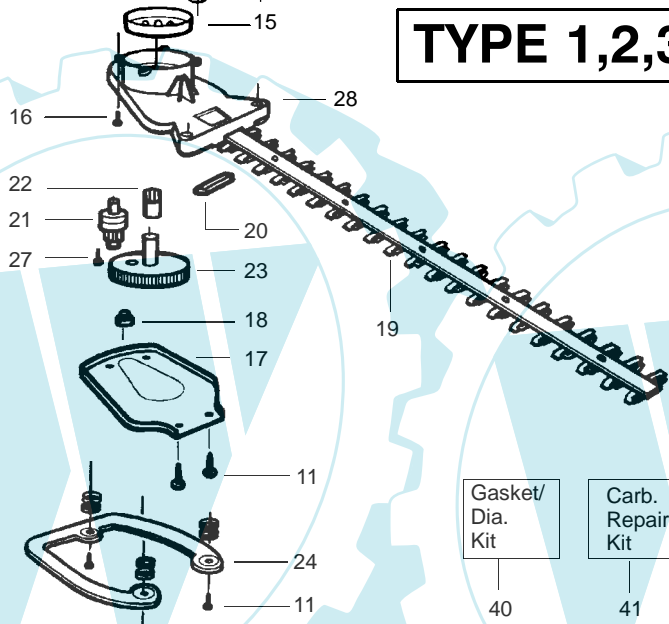

TYPE 1,2,3,4